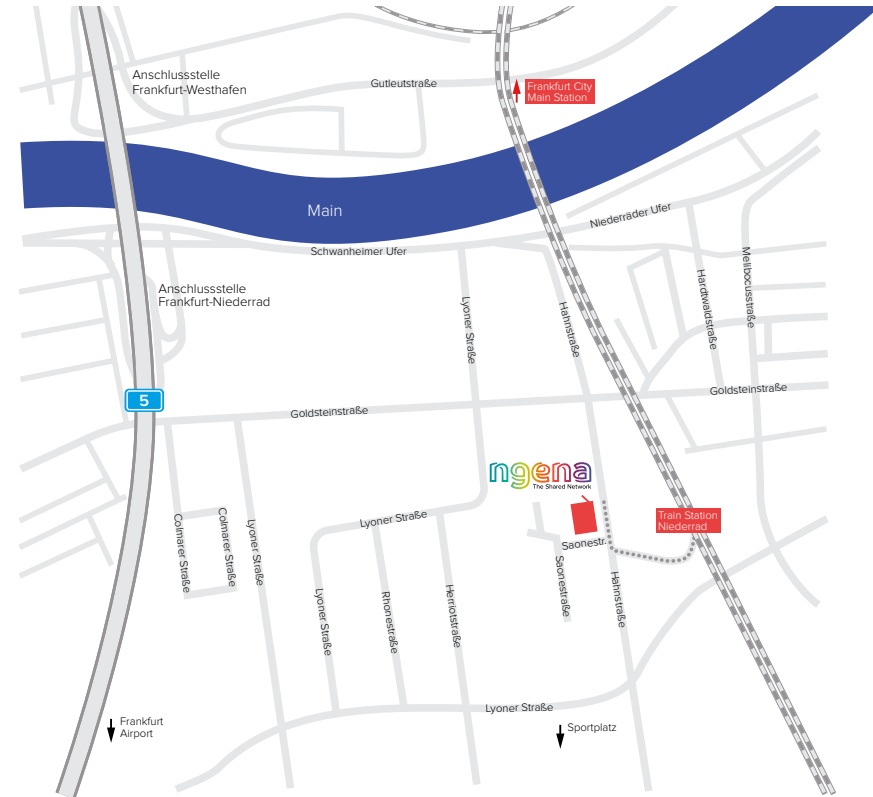

Location Map

ngena GmbH, QUADRA building, Hahnstrasse 40, 60528 Frankfurt/Germany

By public transport:

From Frankfurt main station (Hauptbahnhof), you can either take the local train/S-Bahn - S7 (direction Riedstadt-Goddelau), S8 (direction Wiesbaden) or S9 (direction Rüsselsheim) and travel one stop to Niederrad.

From Frankfurt airport, take the S8 (direction Offenbach) or S9 (direction Hanau) and travel two stops to Niederrad.

Our office is about a five minutes walk from the Niederrad station.

By car:

If you are approaching from the south/north direction on the A5, take the F-Niederrad exit and follow the map above. Alternatively, you can directly follow the google map location by clicking [here](#).

There are limited parking spaces available in front of the building. But you can park in the public underground parking of Edeka & Aldi Süd opposite the QUADRA building or park at the public underground parking space at Hahnstrasse 43, which is a five minutes walk from our office.