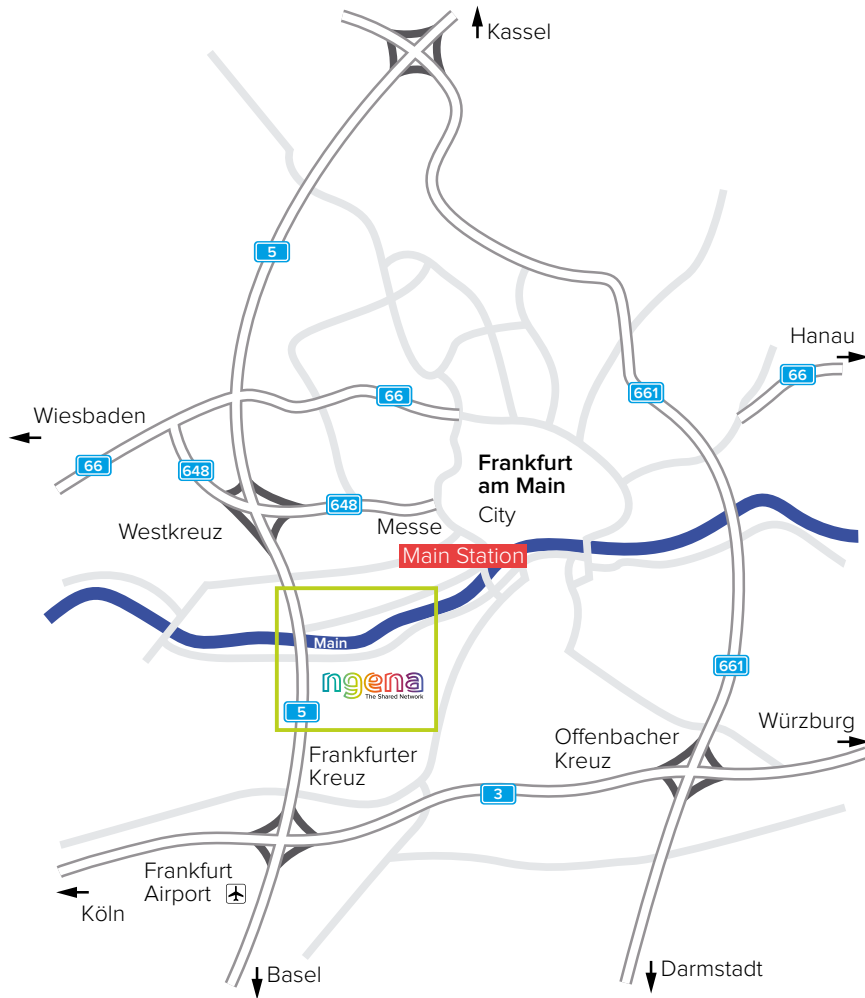

Location Map

ngena GmbH, QUADRA building, Hahnstrasse 40, 60528 Frankfurt/Germany

By public transport:

From Frankfurt main station (Hauptbahnhof), you can either take the local train/S-Bahn - S7 (direction Riedstadt-Goddelau), S8 (direction Wiesbaden) or S9 (direction Rüsselsheim) and travel one stop to Niederrad.

From Frankfurt airport, take the S8 (direction Offenbach) or S9 (direction Hanau) and travel two stops to Niederrad.

Our office is about a five minutes walk from the Niederrad station.

By car:

If you are approaching from the south/north direction on the A5, take the F-Niederrad exit and follow the map above. Alternatively, you can directly follow the google map location by clicking [here](#).

There are limited parking spaces available in front of the building. But you can park in the public underground parking of Edeka & Aldi Süd opposite the QUADRA building or park at the public underground parking space at Hahnstrasse 43, which is a five minutes walk from our office.